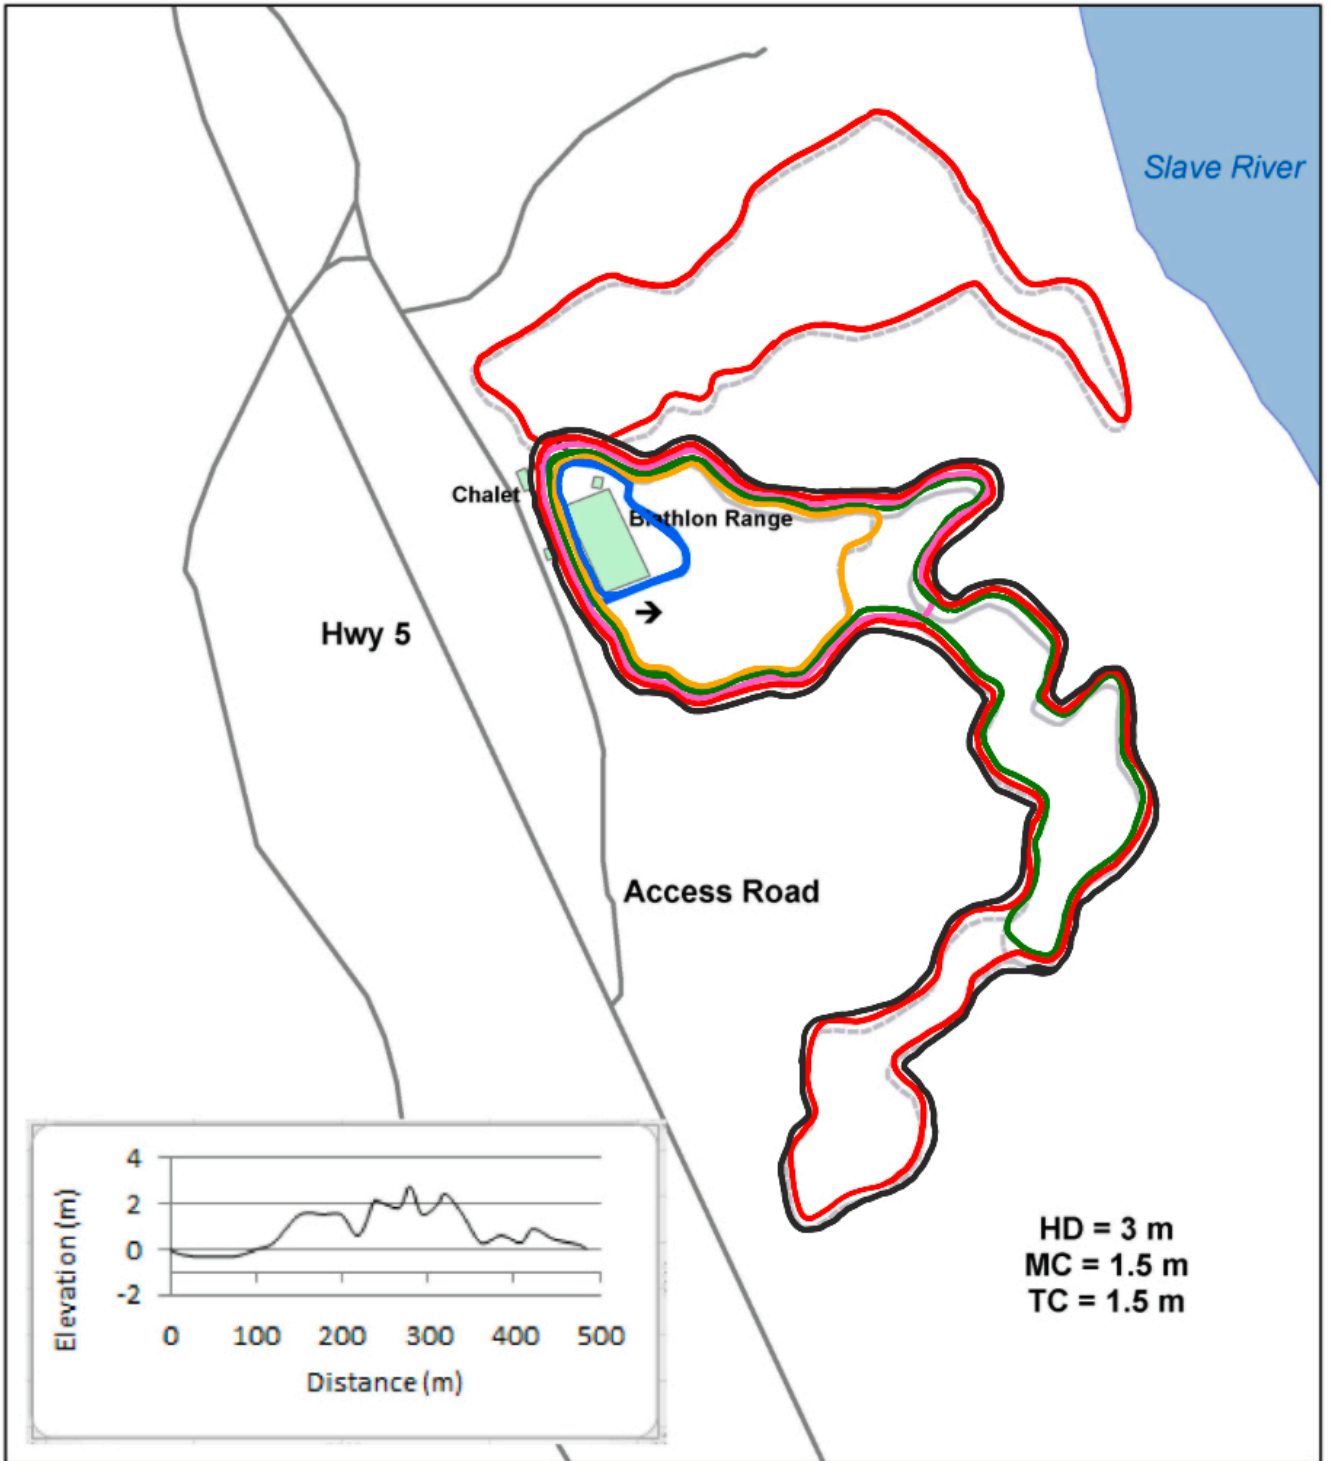

Fort Smith Ski Club

Ski Club Structures

Other Trails

0 50 100 200 Meters

1:7,000

● Cross Country 0.5 km

● Cross Country 1 km

● Cross Country 1.25 km

● Cross Country 2.5 km

● Cross Country 3.3 km

● Cross Country 5 km